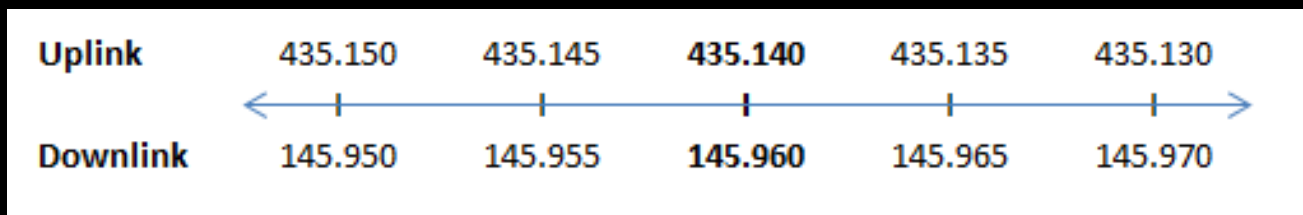

Transponderdaten	
435.150 – 435.130	CW/LSB
145.950 – 145.970	CW/USB
145.935	USB 1k2 BPSK